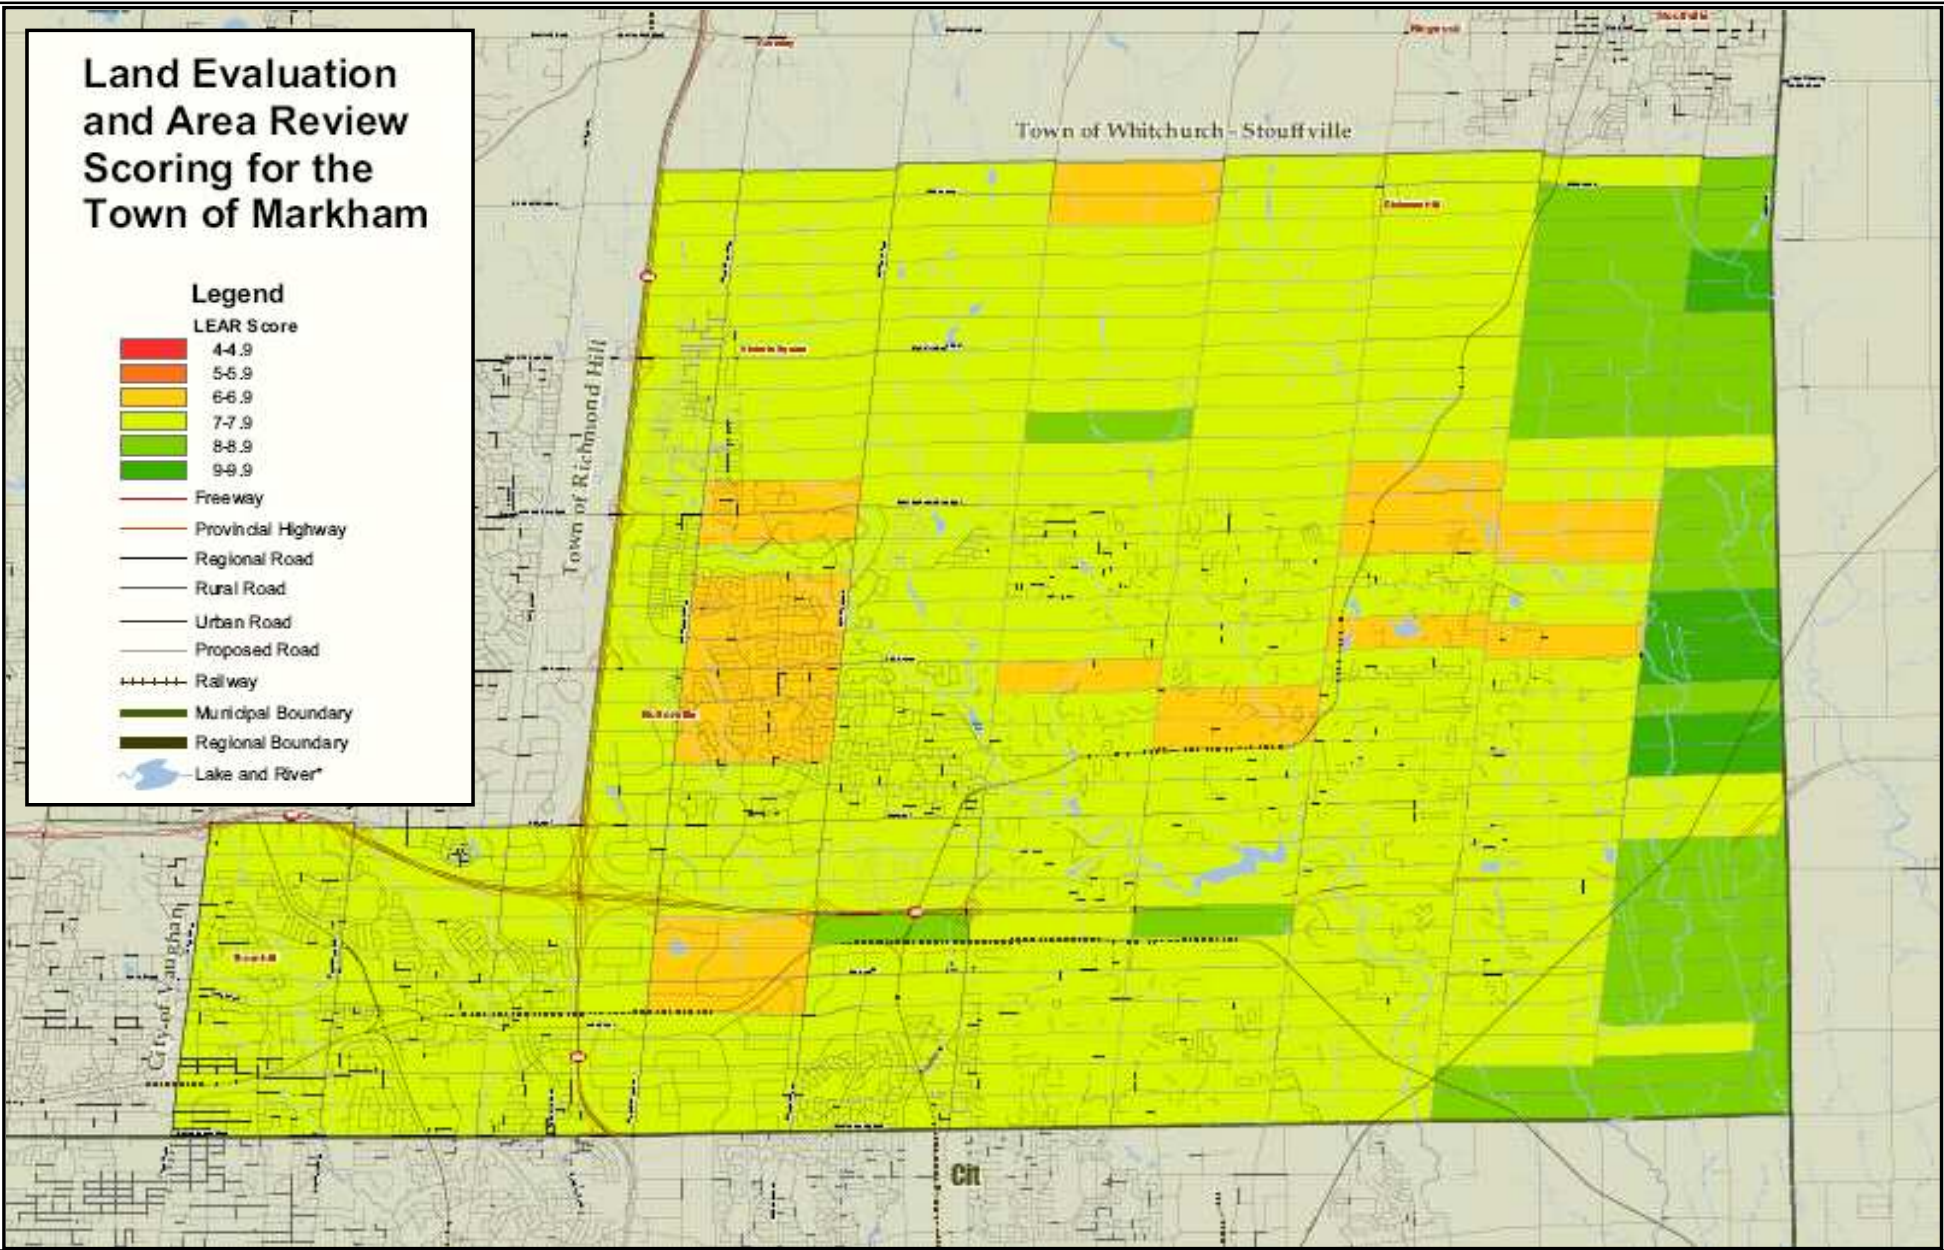

Land Evaluation and Area Review Scoring for the Town of Markham

- Legend**
- LEAR Score**
- 4-4.9
 - 5-5.9
 - 6-6.9
 - 7-7.9
 - 8-8.9
 - 9-9.9
- Freeway
 - Provincial Highway
 - Regional Road
 - Rural Road
 - Urban Road
 - Proposed Road
 - Railway
 - Municipal Boundary
 - Regional Boundary
 - Lake and River*

October 14, 2008

MAP 3 MARKHAM LAND EVALUATION AND AREA REVIEW THE TOWN OF MARKHAM AGRICULTURAL ASSESSMENT